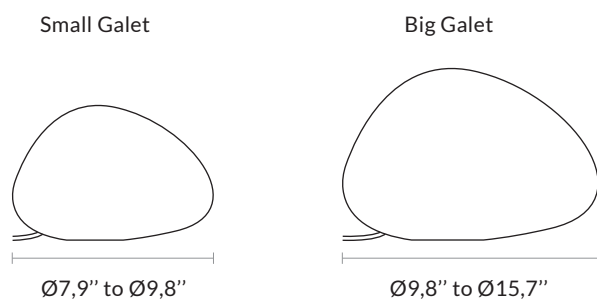

US PRODUCT SHEET

GALET UNO

Non contractual picture

AAE GALET UNO US FP

Alain Ellouz
.paris

Type	Table light (UL CERTIFIED)
Environment	Indoor
Material	Alabaster
Electric cable	Grey textile cable 78,7"
Socket	E12
Recommended bulb	Small Galet : LED Bulb E12 - 2700K - 4,5W - Dimmable Big Galet : LED Bulb E12 - 2700K - 5W - Dimmable
Source lumens	Small Galet : 400 lm Big Galet : 550 lm The alabaster diffuses between 40 and 60% of the light source lumens
Voltage	120V (US)
Reference	Small Galet : COL-0098 Big Galet : COL-0096

Dimensions :

Sculpture made by hand: sizes and shapes can vary.

Weight :	11 lb / 16 lb 5 Kg / 7 Kg	18 lb / 33 lb 8 Kg / 15 Kg
-----------------	------------------------------	-------------------------------